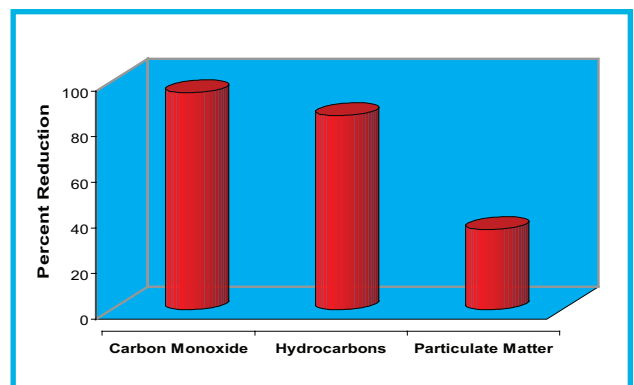

Typical MINE-X® Catalytic Muffler Conversion Efficiency